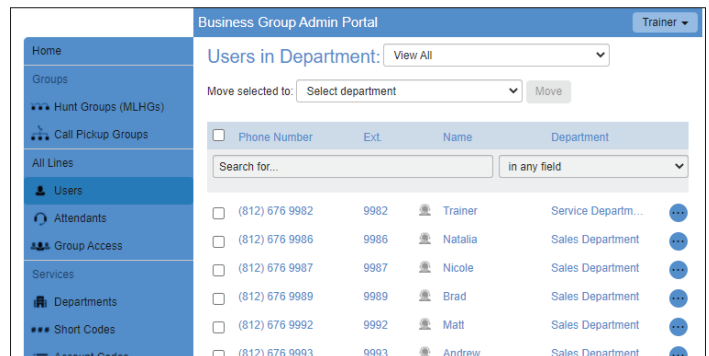

Users list are specific to the local Web Portal you are in.