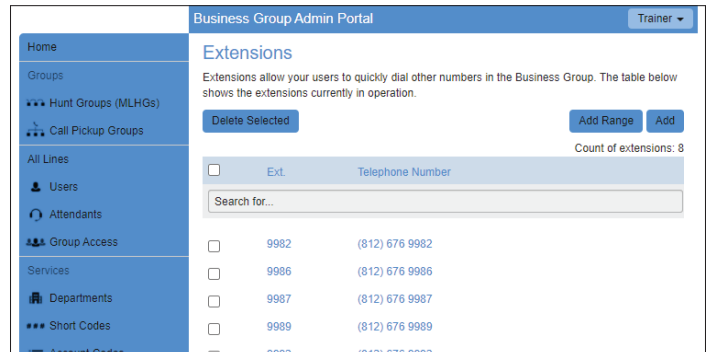

Smithville Cloud Voice

Addendum: Business Group Administrator (BGA) User Guide

Business Group Administration Between Exchange Service Areas

What Cloud Voice Call Features are limited between service area exchanges?

- Multiline Hunt Groups
- Multiple Appearance Directory Numbers
- Group or Directed Call Pickup Groups
- Busy Lamp Field (BLF)/Line State Monitoring
- Call Park/Park Retrieval

If your Cloud Voice Business Group spans across both Smithville Voice Networks, you will need to administer your Cloud Voice Business Group from both CommPortal. <https://commportal.smithville.com/bg> and <https://voicecenter.smithville.com/bg>.

Most seat (aka: extension level) configuration will need to be performed within the web portal of the network they reside on.

Reference the Telephone Exchange Location Table at the end of this document for assistance in identifying which URL to use for each of your Cloud Voice seats.

The Extensions list in the BG Web Portal will list all Business Group seat extensions, regardless of which Smithville Network they reside on.

The entire Business Group Extensions list will be visible from either voice network CommPortal. Most seat level customization and administration will need to be done through their specific CommPortal. <https://commportal.smithville.com/bg> and <https://voicecenter.smithville.com/bg>.

Users list are specific to the local Web Portal you are in.

Extensions list are visible from either Web Portal.

From the Users list, you can do the following:

- View individual settings
- Edit personal details
- Reset the line
- Unlock the account