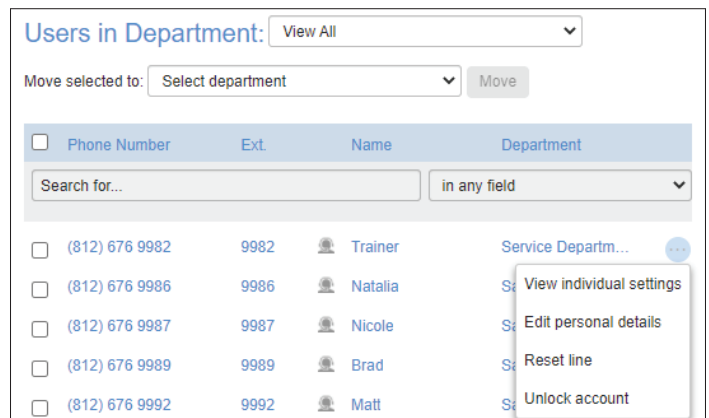

The Extensions list in the BG Web Portal will list all Business Group seat extensions, regardless of which Smithville Network they reside on.

The entire Business Group Extensions list will be visible from either voice network CommPortal. Most seat level customization and administration will need to be done through their specific CommPortal. <https://commportal.smithville.com/bg> and <https://voicecenter.smithville.com/bg>.

Users list are specific to the local Web Portal you are in.

Extensions list are visible from either Web Portal.

From the Users list, you can do the following:

- View individual settings
- Edit personal details
- Reset the line
- Unlock the account